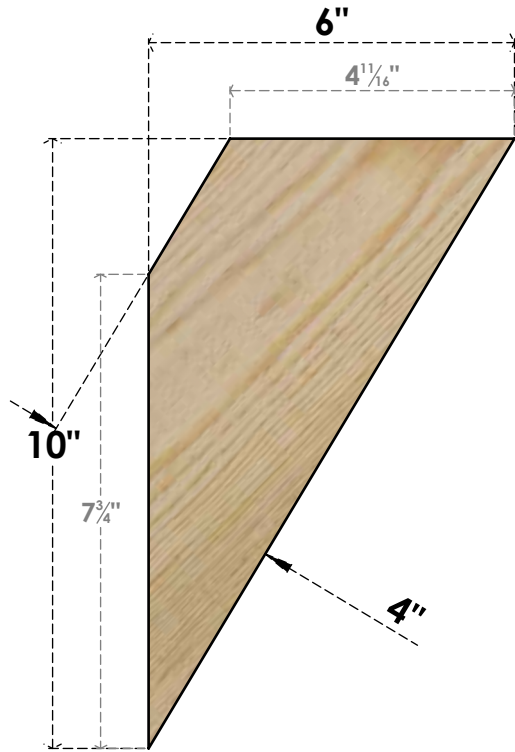

BRC06X06X10TRA00RDF

6"W X 6"D X 10"H TRADITIONAL ROUGH SAWN BRACE, DOUGLAS FIR

SIDE

FRONT

EKENA MILLWORK
2300 WEST MAIN ST.
CLARKSVILLE, TX 75426
TOLL FREE: 866-607-0453
WWW.EKENAMILLWORK.COM

NOTES

1. INSTALLATION TO BE COMPLETED IN ACCORDANCE WITH MANUFACTURER'S SPECIFICATIONS.
2. DRAWING MAY NOT BE TO SCALE
3. THIS DRAWING IS INTENDED FOR DESIGN AND PLANNING PURPOSES ONLY.
4. ALL INFORMATION CONTAINED HEREIN WAS CURRENT AT THE TIME OF DEVELOPMENT BUT MUST BE REVIEWED AND APPROVED BY THE PRODUCT MANUFACTURER TO BE CONSIDERED ACCURATE.
5. PRODUCTS ARE NOT KILN DRIED. THIS ITEM IS UNIQUE AND WILL CONTAIN THE NATURAL VARIATIONS THAT THE WOOD SPECIES OFFERS. THIS MAY RESULT IN VARIATIONS UP TO 1/4"